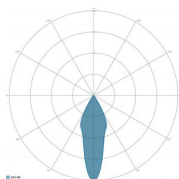

OPTICS: 4-ROTOSYMMETRICAL 30°

CODE	FLUX [lm]	POWER [W]	EFFICIENCY [lm/W]
PET0140FW0004G01FE	12040	106	114

Visit www.ariannaled.com for the complete list of certified products.

Flux and power data are corresponding to typical values referring to ambient temperature (Ta) equal to 25° C or 77° F with tolerance ± 7%.

In order to facilitate continuous updating of products Arianna spa reserves the right to make changes without notice.