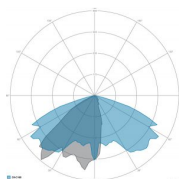

LED MODULE FEATURES

| | |
|------------------------------|-------------------------|
| LED | Ceramic based power LED |
| Module Efficiency | up to 170 lm/W |
| Color temperature | 4000 K |
| Color rendering index | > 80 |
| L90B10 | > 217.000 h |
| L90 (TM-21) | > 72.600 h |
| Optical system | Reflection optics |