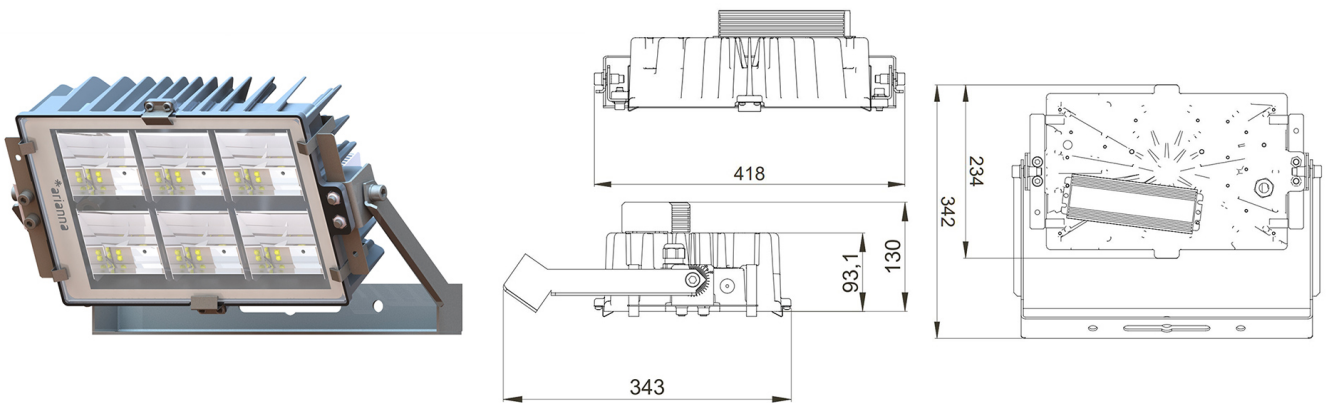

CODE: PET0256FV0007G01FE

PRODUCT FEATURES

| | |
|--|--|
| Voltage | 220÷240 V ac |
| Frequency | 50/60 Hz |
| Electrical safety class | I |
| Power supply | FIXED 1-10V |
| Driving current | 700 mA |
| Service environment temperature | -30° ÷ +35° C |
| Storage room temperature | -40° ÷ +80° C |
| Certifications | ENEC, CE, RoHS, EN60598-1, EN60598-2-5 |
| Surge protection | 10 kV (10 kA max) |

MECHANICAL FEATURES

| | |
|------------------------------------|-----------------------------------|
| Body | Die-cast aluminum EN AB 44300 |
| Copper content | < 0,1% |
| Total weight with driver | 7 Kg |
| Total weight without driver | 5.8 Kg |
| Area exposed to the wind | 0,10 - 0,05 - 0,03 m ² |
| Ingress protection | IP66 |
| Shock protection | IK08 |
| Diffuser | Glass tempered extra clear 4 mm |
| External screws | A2 stainless steel |
| Cable entry | Maximum diameter 14 mm |
| Mounting | Floodlight bracket |