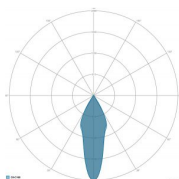

OPTICS: 4-ROTSYMMETRICAL 30°

CODE	FLUX [lm]	POWER [W]	EFFICIENCY [lm/W]
PET0280FX0004G02FE	25480	212	120

Visit www.ariannaed.com for the complete list of certified products.

Flux and power data are corresponding to typical values referring to ambient temperature (Ta) equal to 25° C or 77° F with tolerance ± 7%.

In order to facilitate continuous updating of products Arianna spa reserves the right to make changes without notice.