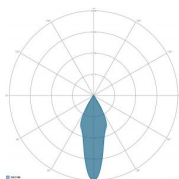

MECHANICAL FEATURES

| | |
|------------------------------------|-----------------------------------|
| Body | Die-cast aluminum EN AB 44300 |
| Copper content | < 0,1% |
| Total weight with driver | 16 Kg |
| Total weight without driver | 13.6 Kg |
| Area exposed to the wind | 0,20 - 0,05 - 0,06 m ² |
| Ingress protection | IP66 |
| Shock protection | IK08 |
| Diffuser | Glass tempered extra clear 4 mm |
| External screws | A2 stainless steel |
| Cable entry | Maximum diameter 14 mm |
| Mounting | Floodlight bracket |

LED MODULE FEATURES

| | |
|------------------------------|-------------------------|
| LED | Ceramic based power LED |
| Module Efficiency | up to 170 lm/W |
| Color temperature | 4000 K |
| Color rendering index | > 70 |
| L90B10 | > 217.000 h |
| L90 (TM-21) | > 72.600 h |
| Optical system | Reflection optics |