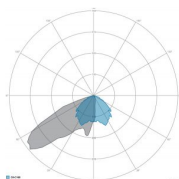

OPTICS: 1-SPORT ASYMMETRICAL

CODE	FLUX [lm]	POWER [W]	EFFICIENCY [lm/W]
PET0415FV0001G02FE	37440	306	122

Visit www.ariannaed.com for the complete list of certified products.

Flux and power data are corresponding to typical values referring to ambient temperature (Ta) equal to 25° C or 77° F with tolerance ± 7%.

In order to facilitate continuous updating of products Arianna spa reserves the right to make changes without notice.