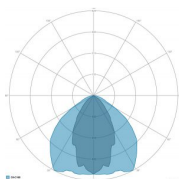

OPTICS: 2-LARGE SYMMETRICAL

CODE	FLUX [lm]	POWER [W]	EFFICIENCY [lm/W]
PET0415FW0002G02FE	35776	306	117

Visit www.ariannaed.com for the complete list of certified products.

Flux and power data are corresponding to typical values referring to ambient temperature (Ta) equal to 25° C or 77° F with tolerance ± 7%.

In order to facilitate continuous updating of products Arianna spa reserves the right to make changes without notice.