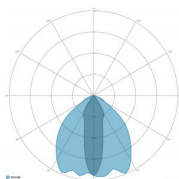

OPTICS: 3-NARROW SYMMETRICAL

CODE	FLUX [lm]	POWER [W]	EFFICIENCY [lm/W]
PET0444FW0003G03FE	38184	314	122

Visit www.ariannaed.com for the complete list of certified products.

Flux and power data are corresponding to typical values referring to ambient temperature (Ta) equal to 25° C or 77° F with tolerance ± 7%.

In order to facilitate continuous updating of products Arianna spa reserves the right to make changes without notice.