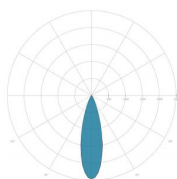

OPTICS: 5-ROTSYMMETRICAL 20°

CODE	FLUX [lm]	POWER [W]	EFFICIENCY [lm/W]
PET0526FY0005G04FE	53300	414	129

Visit www.ariannaled.com for the complete list of certified products.

Flux and power data are corresponding to typical values referring to ambient temperature (Ta) equal to 25° C or 77° F with tolerance ± 7%.

In order to facilitate continuous updating of products Arianna spa reserves the right to make changes without notice.