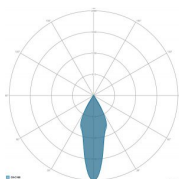

MECHANICAL FEATURES

| | |
|------------------------------------|-----------------------------------|
| Body | Die-cast aluminum EN AB 44300 |
| Copper content | < 0,1% |
| Total weight with driver | 28.5 Kg |
| Total weight without driver | 23.4 Kg |
| Area exposed to the wind | 0,36 – 0,10 - 0,06 m ² |
| Ingress protection | IP66 |
| Shock protection | IK08 |
| Diffuser | Glass tempered extra clear 4 mm |
| External screws | A2 stainless steel |
| Cable entry | Maximum diameter 14 mm |
| Mounting | Floodlight bracket |

LED MODULE FEATURES

| | |
|------------------------------|-------------------------|
| LED | Ceramic based power LED |
| Module Efficiency | up to 170 lm/W |
| Color temperature | 4000 K |
| Color rendering index | > 70 |
| L90B10 | > 217.000 h |
| L90 (TM-21) | > 72.600 h |
| Optical system | Reflection optics |