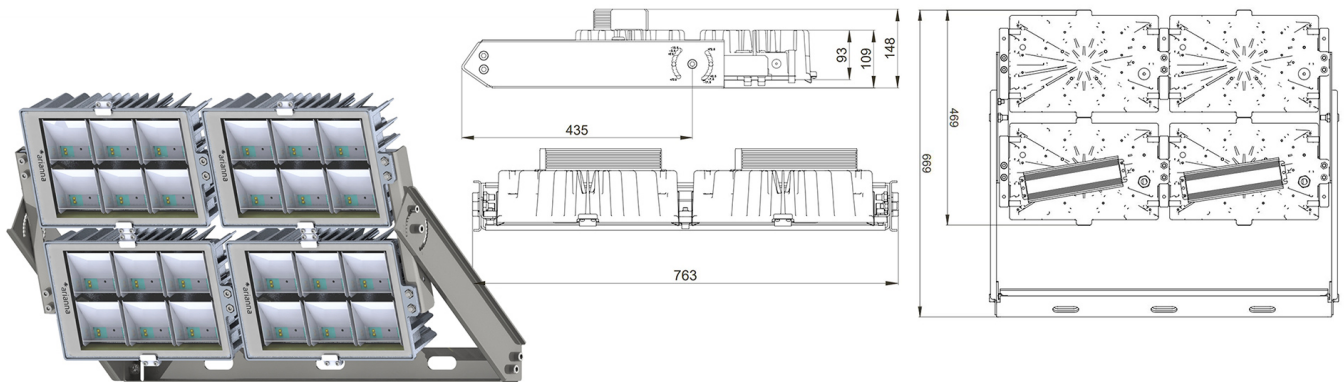

CODE: PET0559XW0004G04FE

PRODUCT FEATURES

| | |
|--|--|
| Voltage | 220÷240 V ac |
| Frequency | 50/60 Hz |
| Electrical safety class | I |
| Power supply | DMX |
| Driving current | 350 mA |
| Service environment temperature | -30° ÷ +50° C |
| Storage room temperature | -40° ÷ +80° C |
| Certifications | ENEC, CE, RoHS, EN60598-1, EN60598-2-5 |
| Surge protection | 10 kV (10 kA max) |

MECHANICAL FEATURES

| | |
|------------------------------------|-----------------------------------|
| Body | Die-cast aluminum EN AB 44300 |
| Copper content | < 0,1% |
| Total weight with driver | 28.5 Kg |
| Total weight without driver | 23.4 Kg |
| Area exposed to the wind | 0,36 – 0,10 - 0,06 m ² |
| Ingress protection | IP66 |
| Shock protection | IK08 |
| Diffuser | Glass tempered extra clear 4 mm |
| External screws | A2 stainless steel |
| Cable entry | Maximum diameter 14 mm |
| Mounting | Floodlight bracket |