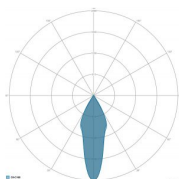

OPTICS: 4-ROSYMMETRICAL 30°

CODE	FLUX [lm]	POWER [W]	EFFICIENCY [lm/W]
PET0559XW0004G04FE	48074	414	116

Visit www.ariannaled.com for the complete list of certified products.

Flux and power data are corresponding to typical values referring to ambient temperature (Ta) equal to 25° C or 77° F with tolerance ± 7%.

In order to facilitate continuous updating of products Arianna spa reserves the right to make changes without notice.