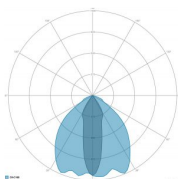

OPTICS: 3-NARROW SYMMETRICAL

CODE	FLUX [lm]	POWER [W]	EFFICIENCY [lm/W]
PET0623FX0003G03FE	56693	454	125

Visit www.ariannaled.com for the complete list of certified products.

Flux and power data are corresponding to typical values referring to ambient temperature (Ta) equal to 25° C or 77° F with tolerance ± 7%.

In order to facilitate continuous updating of products Arianna spa reserves the right to make changes without notice.