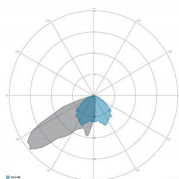

OPTICS: 1-SPORT ASYMMETRICAL

CODE	FLUX [lm]	POWER [W]	EFFICIENCY [lm/W]
PET0831FX0301G04FE	75621	599	126

Visit www.ariannaled.com for the complete list of certified products.

Flux and power data are corresponding to typical values referring to ambient temperature (Ta) equal to 25° C or 77° F with tolerance ± 7%.

In order to facilitate continuous updating of products Arianna spa reserves the right to make changes without notice.