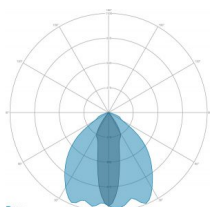

LED MODULE FEATURES

| | |
|------------------------------|-------------------------|
| LED | Ceramic based power LED |
| Module Efficiency | up to 170 lm/W |
| Color temperature | 4000 K |
| Color rendering index | > 70 |
| L90B10 | > 217.000 h |
| L90 (TM-21) | > 72.600 h |
| Optical system | Reflection optics |