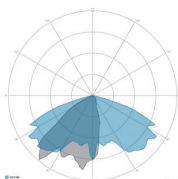

LED MODULE FEATURES

| | |
|------------------------------|-------------------------|
| LED | Ceramic based power LED |
| Module Efficiency | up to 170 lm/W |
| Color temperature | 3000 K |
| Color rendering index | > 80 |
| L90B10 | > 217.000 h |
| L90 (TM-21) | > 72.600 h |
| Optical system | Reflection optics |