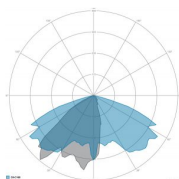

LED MODULE FEATURES

| | |
|------------------------------|-------------------------|
| LED | Ceramic based power LED |
| Module Efficiency | up to 170 lm/W |
| Color temperature | 4000 K |
| Color rendering index | > 80 |
| L90B10 | > 217.000 h |
| L90 (TM-21) | > 72.600 h |
| Optical system | Reflection optics |