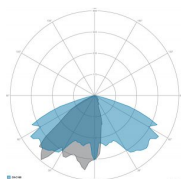

LED MODULE FEATURES

| | |
|------------------------------|-------------------------|
| LED | Ceramic based power LED |
| Module Efficiency | up to 170 lm/W |
| Color temperature | 3000 K |
| Color rendering index | > 70 |
| L90B10 | > 217.000 h |
| L90 (TM-21) | > 72.600 h |
| Optical system | Reflection optics |