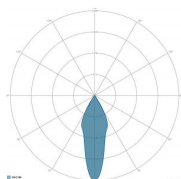

OPTICS: 4-ROTSYMMETRICAL 30°

CODE	FLUX [lm]	POWER [W]	EFFICIENCY [lm/W]
PET1455FX0304G06FE	132405	1210	109

Visit www.ariannaed.com for the complete list of certified products.

Flux and power data are corresponding to typical values referring to ambient temperature (Ta) equal to 25° C or 77° F with tolerance ± 7%.

In order to facilitate continuous updating of products Arianna spa reserves the right to make changes without notice.