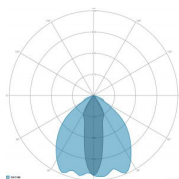

LED MODULE FEATURES

| | |
|------------------------------|-------------------------|
| LED | Ceramic based power LED |
| Module Efficiency | up to 170 lm/W |
| Color temperature | 4000 K |
| Color rendering index | > 80 |
| L90B10 | > 217.000 h |
| L90 (TM-21) | > 72.600 h |
| Optical system | Reflection optics |