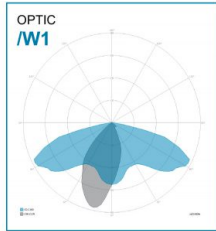

OPTICS: W1-NARROW ROADS

LUMINOUS INTENSITY CLASS G*2

CODE	FLUX [lm]	POWER [W]	EFFICIENCY [lm/W]
PHP00B6NH00W1A18Y	4760	33	144

Visit www.ariannaed.com for the complete list of certified products.

Flux and power data are corresponding to typical values referring to ambient temperature (Ta) equal to 25° C or 77° F with tolerance ± 7%.

In order to facilitate continuous updating of products Arianna spa reserves the right to make changes without notice.