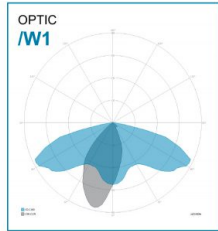

OPTICS: W1-NARROW ROADS

LUMINOUS INTENSITY CLASS G*2

CODE	FLUX [lm]	POWER [W]	EFFICIENCY [lm/W]
PHP00C0NW00W1A18P	5237	41	128

Visit www.ariannaed.com for the complete list of certified products.

Flux and power data are corresponding to typical values referring to ambient temperature (Ta) equal to 25° C or 77° F with tolerance ± 7%.

In order to facilitate continuous updating of products Arianna spa reserves the right to make changes without notice.