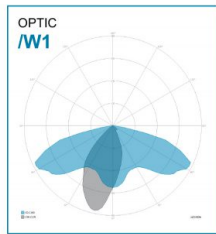

OPTICS: W1-NARROW ROADS

LUMINOUS INTENSITY CLASS G*2

CODE	FLUX [lm]	POWER [W]	EFFICIENCY [lm/W]
PHP00C5NM00W1A24Y	5841	47	124

Visit www.ariannaed.com for the complete list of certified products.

Flux and power data are corresponding to typical values referring to ambient temperature (Ta) equal to 25° C or 77° F with tolerance ± 7%.

In order to facilitate continuous updating of products Arianna spa reserves the right to make changes without notice.