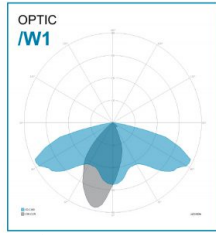

OPTICS: W1-NARROW ROADS

LUMINOUS INTENSITY CLASS G*2

CODE	FLUX [lm]	POWER [W]	EFFICIENCY [lm/W]
PHP00C5NW00W1A24Y	6122	47	130

Visit www.ariannaed.com for the complete list of certified products.

Flux and power data are corresponding to typical values referring to ambient temperature (Ta) equal to 25° C or 77° F with tolerance ± 7%.

In order to facilitate continuous updating of products Arianna spa reserves the right to make changes without notice.