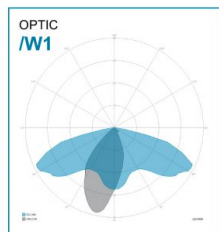

OPTICS: W1-NARROW ROADS

LUMINOUS INTENSITY CLASS G*2

CODE	FLUX [lm]	POWER [W]	EFFICIENCY [lm/W]
PHP00D0NL00W1A24P	7316	55	133

Visit www.ariannaed.com for the complete list of certified products.

Flux and power data are corresponding to typical values referring to ambient temperature (Ta) equal to 25° C or 77° F with tolerance ± 7%.

In order to facilitate continuous updating of products Arianna spa reserves the right to make changes without notice.