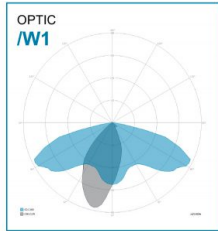

OPTICS: W1-NARROW ROADS

LUMINOUS INTENSITY CLASS G*2

CODE	FLUX [lm]	POWER [W]	EFFICIENCY [lm/W]
PHP00D0NW00W1A24Y	6995	55	127

Visit www.ariannaed.com for the complete list of certified products.

Flux and power data are corresponding to typical values referring to ambient temperature (Ta) equal to 25° C or 77° F with tolerance ± 7%.

In order to facilitate continuous updating of products Arianna spa reserves the right to make changes without notice.