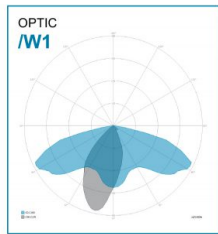

OPTICS: W1-NARROW ROADS

LUMINOUS INTENSITY CLASS G*2

CODE	FLUX [lm]	POWER [W]	EFFICIENCY [lm/W]
PHP00F0NL00W1A36Y	10838	82	132

Visit www.ariannaed.com for the complete list of certified products.

Flux and power data are corresponding to typical values referring to ambient temperature (Ta) equal to 25° C or 77° F with tolerance ± 7%.

In order to facilitate continuous updating of products Arianna spa reserves the right to make changes without notice.